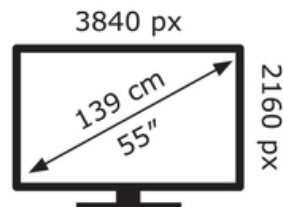

ENERG

LG Electronics

55UQ81003LB

81 kWh/1000h

ABCDEF**G**

109 kWh/1000h

2019/2013